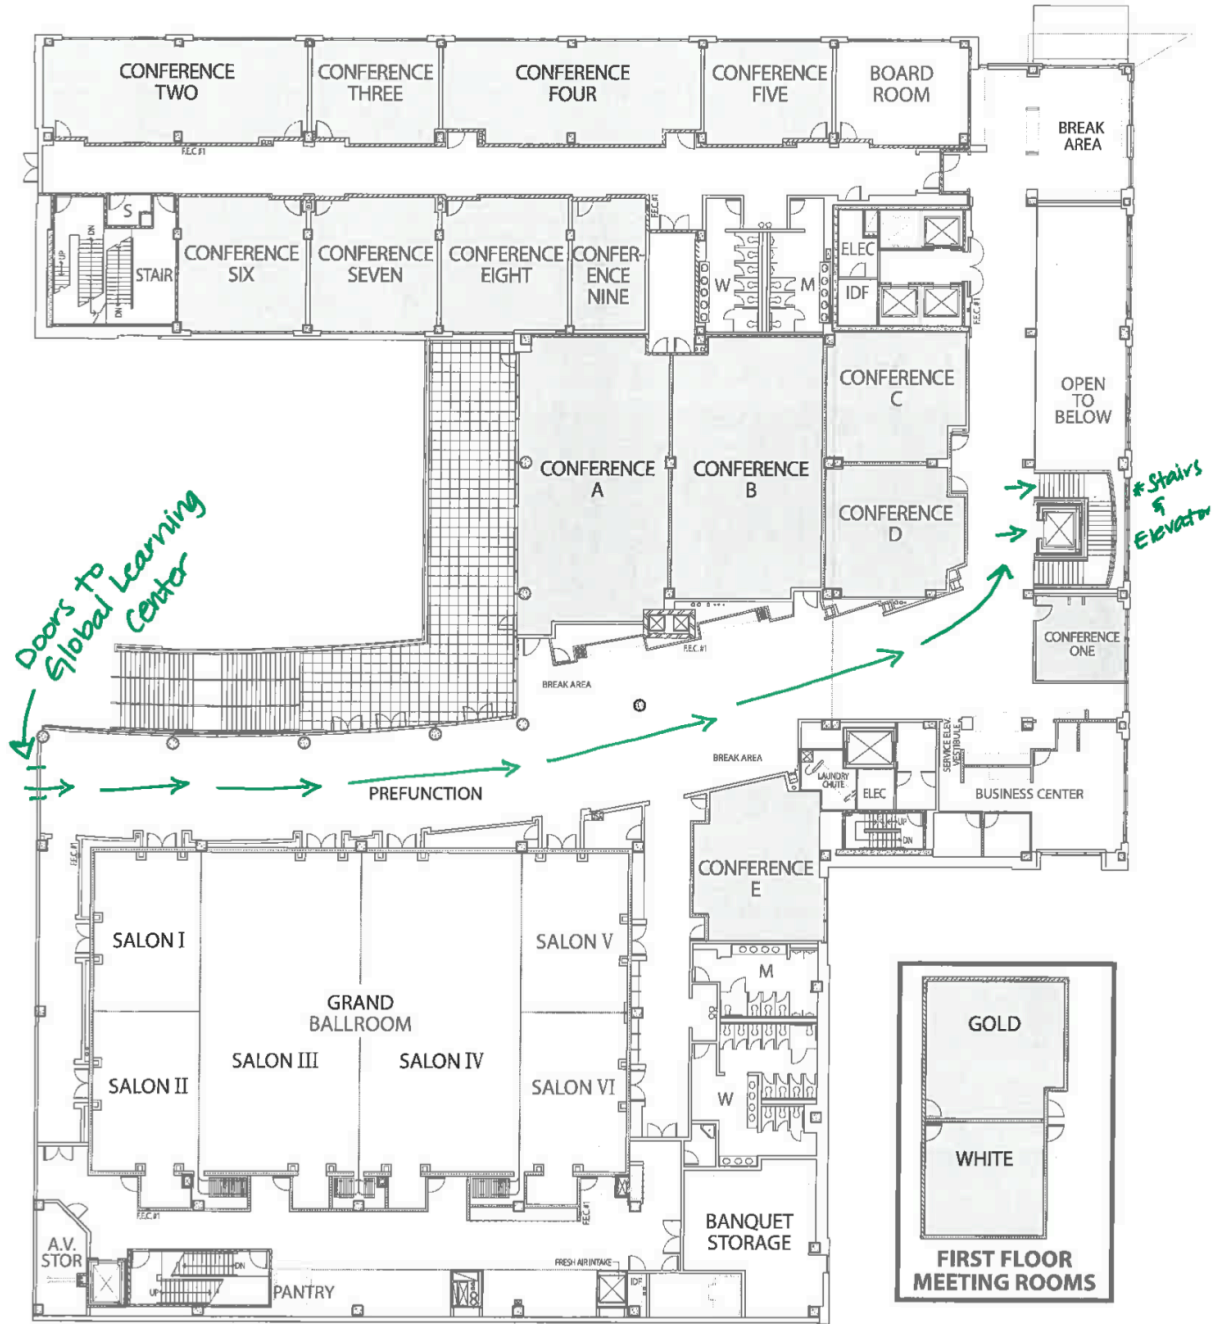

– Conference Website –

<http://bioinformatics.gatech.edu/2017>

– General Sessions –

All sessions will be held at the Global Learning Center, Amphitheater 236.

– Poster Session –

Posters will be presented on Friday, November 3rd, from 4:00-6:00pm. The Poster Session will be held in the Global Learning Center, in the hallway zones outside the conference Auditorium 236. Large bulletin board poster easels will be assembled by 11:00am on Friday, November 3rd. Presenters may hang their posters anytime between 11:00am-4:00pm, using the number of the poster shown below as the identifier of the corresponding board to hang the poster.

Continuous food breaks will be available throughout the day for coffee, drinks, and snacks in the second floor break area within the Global Learning Center.

A dinner for conference speakers will be hosted on Friday evening, November 3rd, from 7:30 to 10:30pm in the Georgia Tech Hotel, Conference room A.

Please wear your name badges during all sessions and meals.

– Parking –

Day parking is provided in the Georgia Tech Hotel parking lot.

– Map of the area –

Legend

-  Georgia Tech Global Learning Center
-  MARTA Station
-  Tech Trolley Stop
-  Tin Drum Asia Cafe
-  Waffle House
-  Chuck's Famous
-  Gyro Bros
-  Moe's Southwest Grill
-  Yogli Mogli
-  Subway
-  Umma's House
-  The Spence
-  Starbucks @ Georgia Tech Bookstore
-  Ray's New York Pizza
-  The Barrelhouse
-  PNC Bank
-  SunTrust (Branch & ATM)
-  Barnes & Noble @ Georgia Tech Bookstore
-  Georgia Tech Hotel and Conference Center
-  Walmart on Campus
-  Starbucks

– Georgia Tech Hotel Map –

(Arrows show the path to the Conference Dining Room located on the 1st floor, Lobby Level)

SECOND FLOOR MEETING ROOM FLOOR SPECIFICATIONS

– Georgia Tech Global Learning Center Maps –